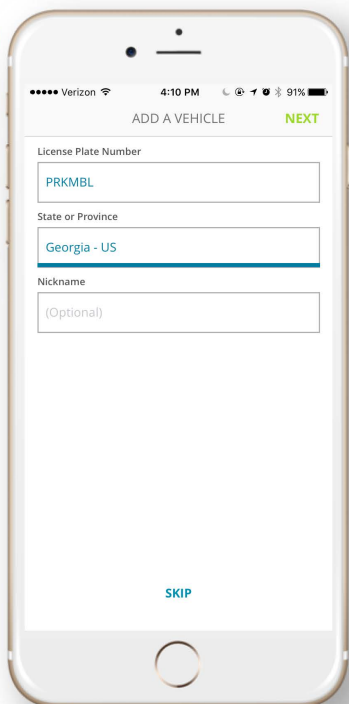

Parkmobile

Registration is Quick and Easy!

Set up your Parkmobile Account in Just a Few Simple Steps:

1

Quickly create an account or sign in using Apple ID

2

Continue with registration or explore the app & complete sign up at a later time.

3

Add your vehicle info, including license plate & state. You can add up to 5 LPN's per account.

4

To complete your account, choose from one of our many payment options.

Please note that not all payment methods are accepted in all areas