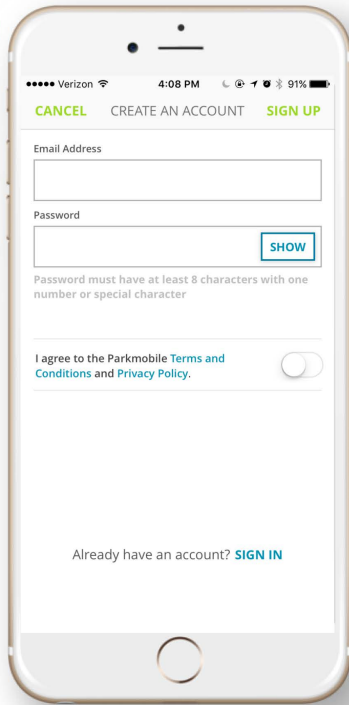

Parkmobile

Registration is Quick and Easy!

Set up your Parkmobile Account in Just a Few Simple Steps:

1

Quickly create an account or sign in using Apple ID

2

Continue with registration or explore the app & complete sign up at a later time.

3

Add your vehicle info, including license plate & state. You can add up to 5 LPN's per account.

4

To complete your account, choose from one of our many payment options.

Please note that not all payment methods are accepted in all areas