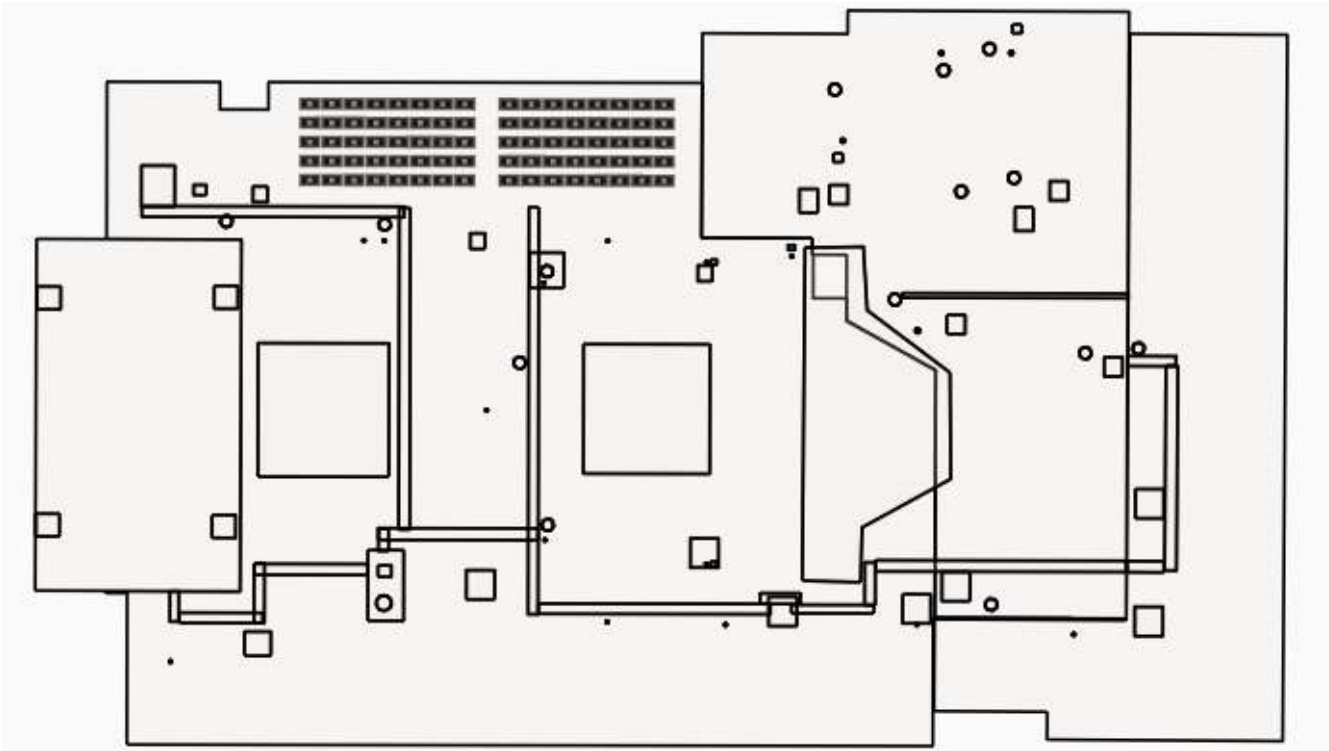

Site Assessment

Customer: Elementary Ryan Rd
Address: 498 Ryan Rd
Northampton, MA 01062

Component List

Manufacturer	Model	Quantity
LG Electronics Inc.	LG370N1K-A6	80
SolarEdge Technologies Inc.	P370	80
SolarEdge Technologies Inc.	SE14.4KUS (208V)	1
SolarEdge Technologies Inc.	SE9KUS (208V)	1

Notes: