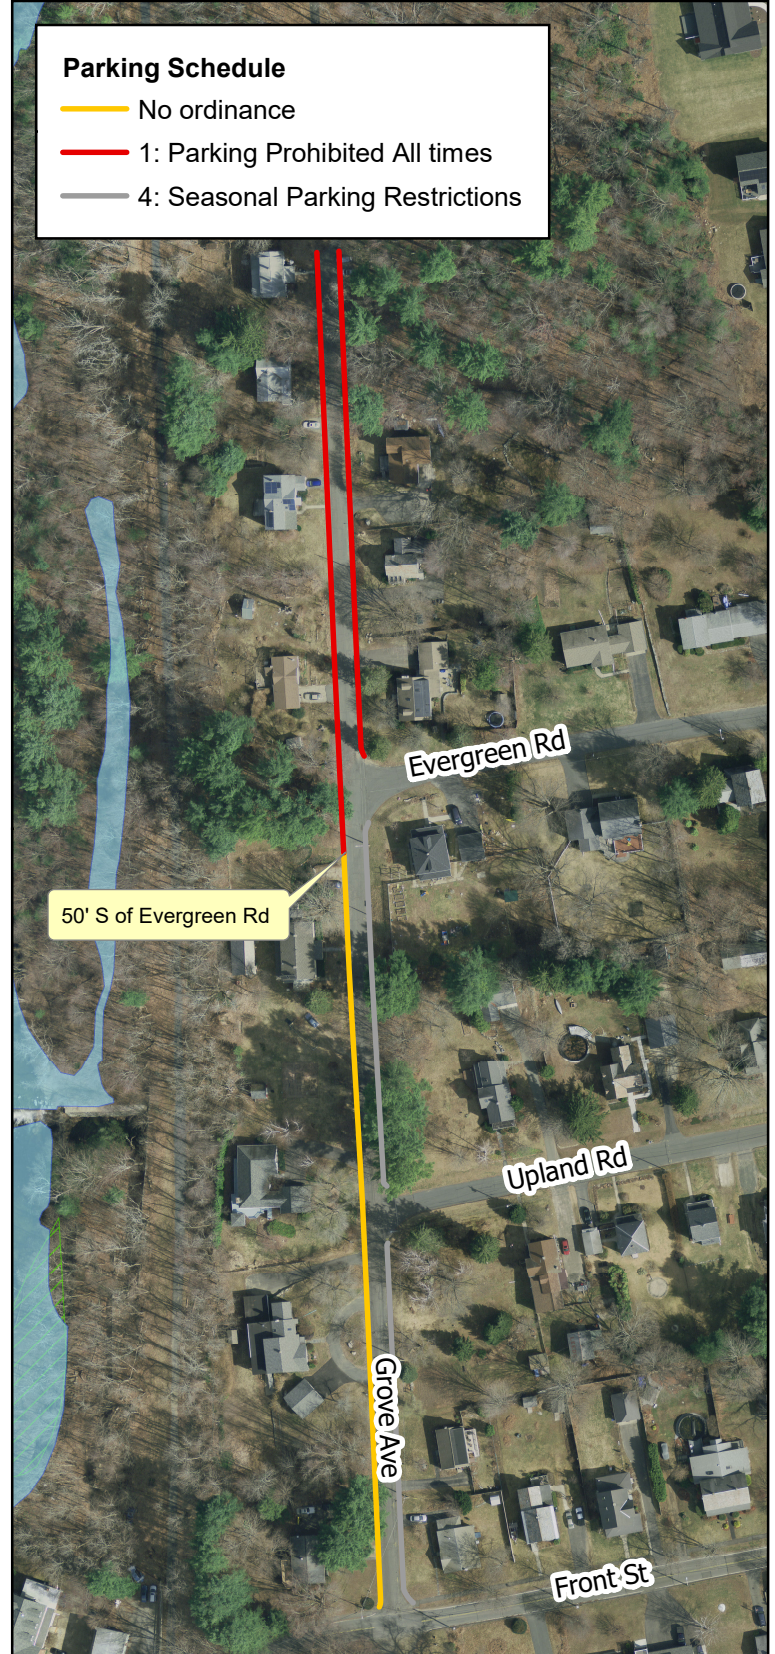

# Parking Schedule on Grove Avenue

Existing Parking Ordinance(s)

Proposed Parking Ordinance(s)

**City of Northampton**

Prepared by:  
 Engineering Division  
 Department of Public Works  
 City of Northampton

March 4, 2021

1" = 175'

Disclaimer: The information on this map was derived from digital databases on the City of Northampton's GIS. Care was taken in the creation of this map. The City of Northampton cannot accept any responsibility for errors, omissions, or positional accuracy. Notification of any errors will be appreciated.