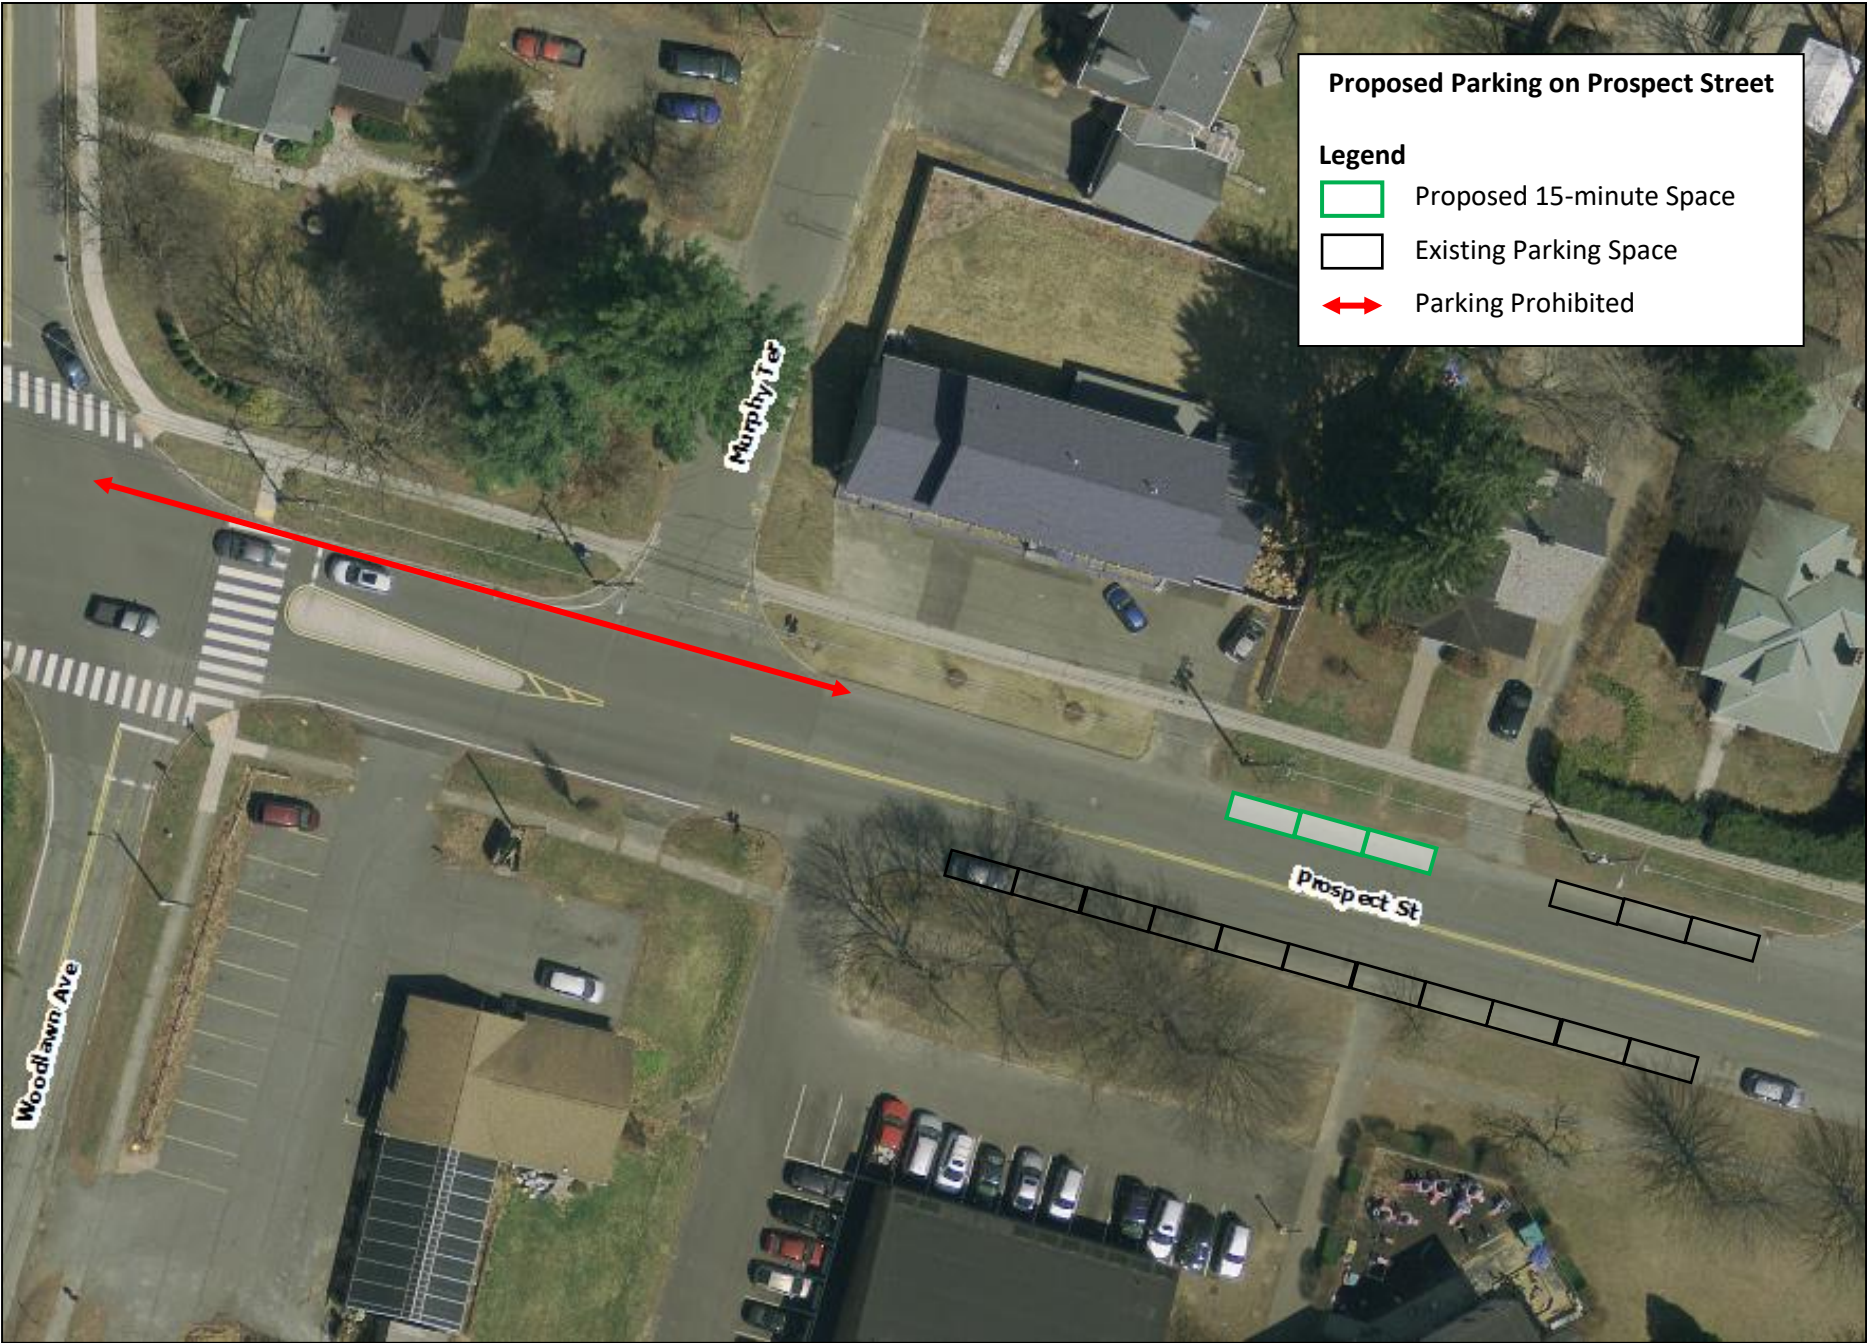

PROSPECT STREET

**Proposed Parking on Prospect Street**

**Legend**

-  Proposed 15-minute Space
-  Existing Parking Space
-  Parking Prohibited