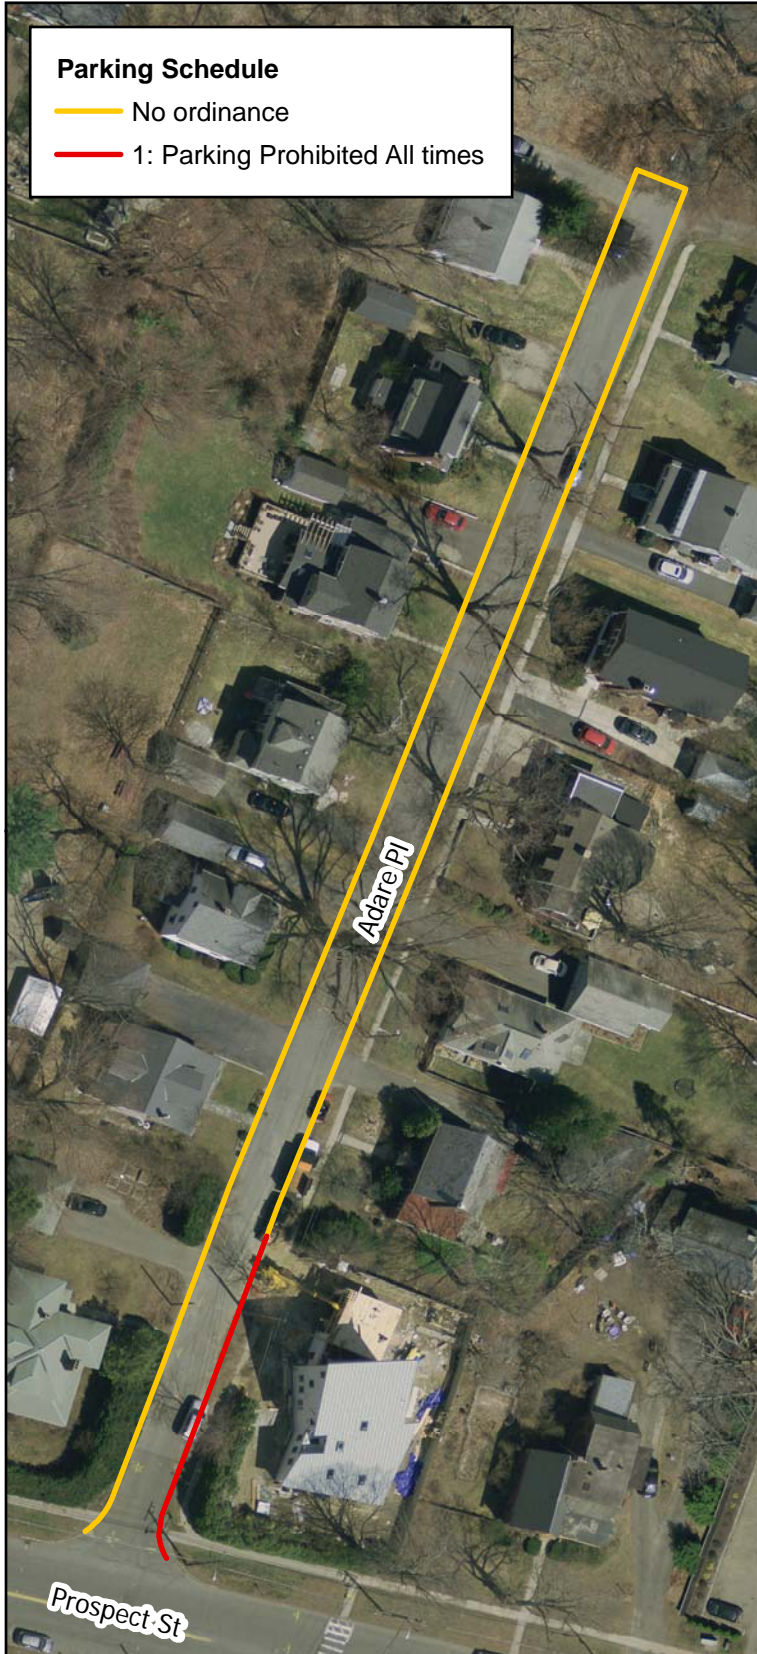

Parking Schedule on Adare Place

Existing Parking Ordinance(s)

Proposed Parking Ordinance(s)

**City of
Northampton**

Prepared by:
Engineering Division
Department of Public Works
City of Northampton

June 13, 2018

1" = 75'

Disclaimer: The information on this map was derived from digital databases on the City of Northampton's GIS. Care was taken in the creation of this map. The City of Northampton cannot accept any responsibility for errors, omissions, or positional accuracy. Notification of any errors will be appreciated.