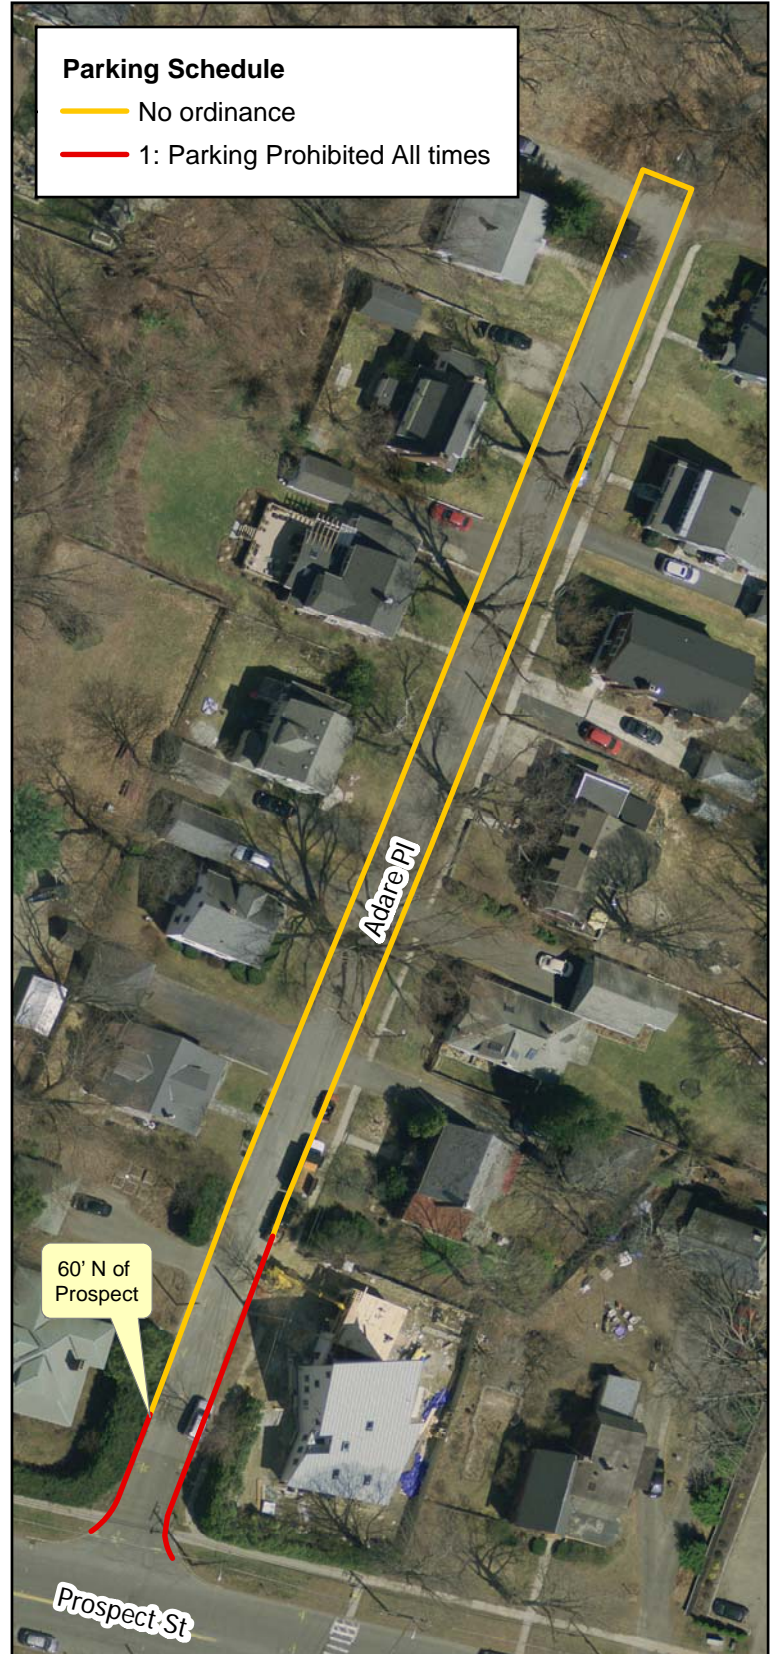

Parking Schedule on Adare Place

Existing Parking Ordinance(s)

Proposed Parking Ordinance(s)

**City of
Northampton**

Prepared by:
Engineering Division
Department of Public Works
City of Northampton

June 13, 2018

1" = 75'

Disclaimer: The information on this map was derived from digital databases on the City of Northampton's GIS. Care was taken in the creation of this map. The City of Northampton cannot accept any responsibility for errors, omissions, or positional accuracy. Notification of any errors will be appreciated.